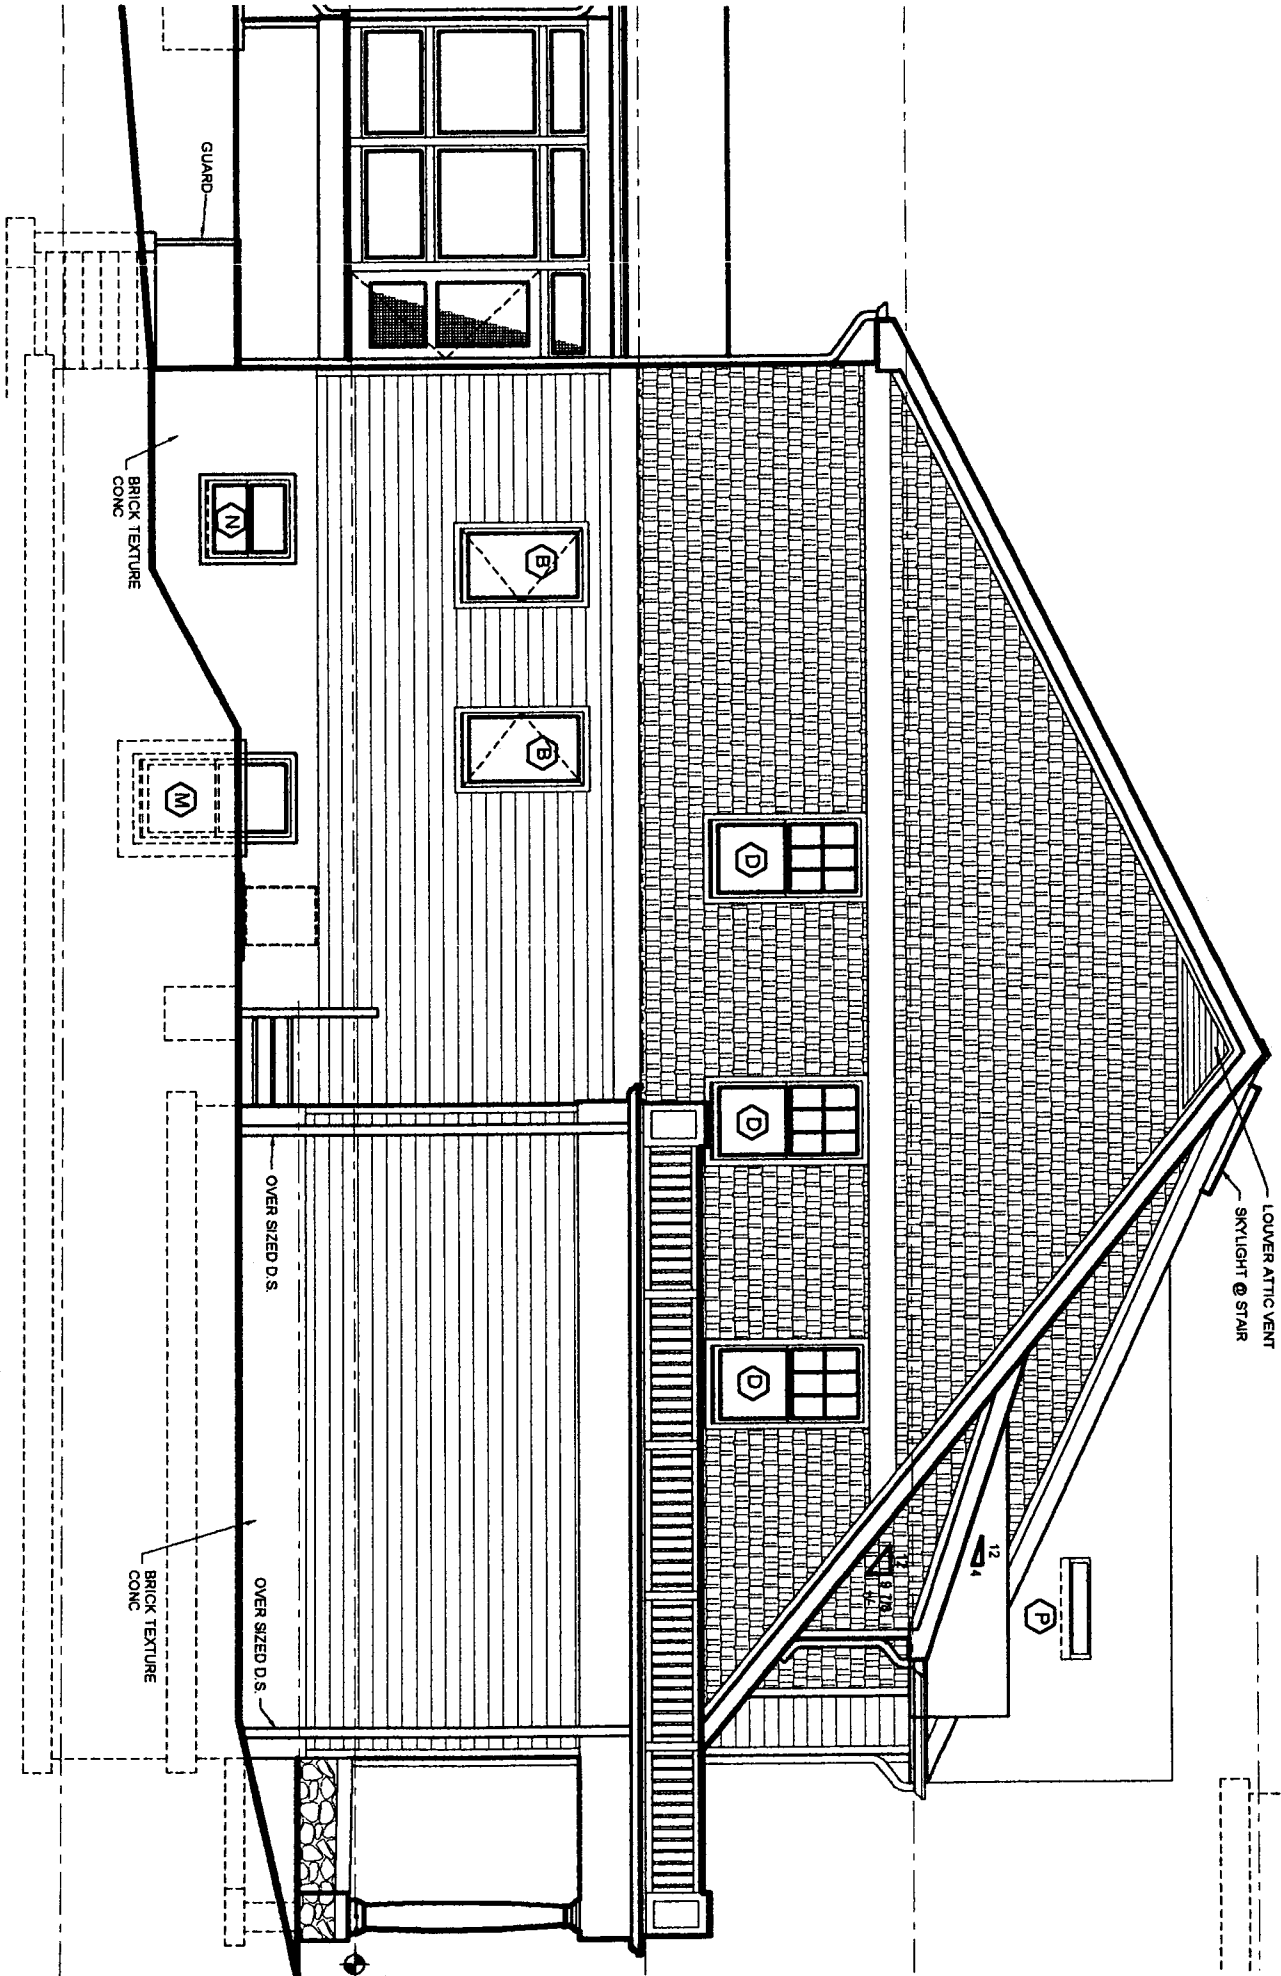

5403 TRENT STREET  
CHENY CHASE, MARYLAND  
20815

FRONT ELEVATION

24" DIAM TUBE SKYLIGHT

**REAR ELEVATION**

**LEFT SIDE ELEVATION**

GUARD

BRICK TEXTURE CONC

M

OVER SIZED D.S.

BRICK TEXTURE CONC

OVER SIZED D.S.

LOWER ATTIC VENT SKYLIGHT @ STAIR

12  
1

P

# SECOND FLOOR PLAN

**THIRD FLOOR PLAN**