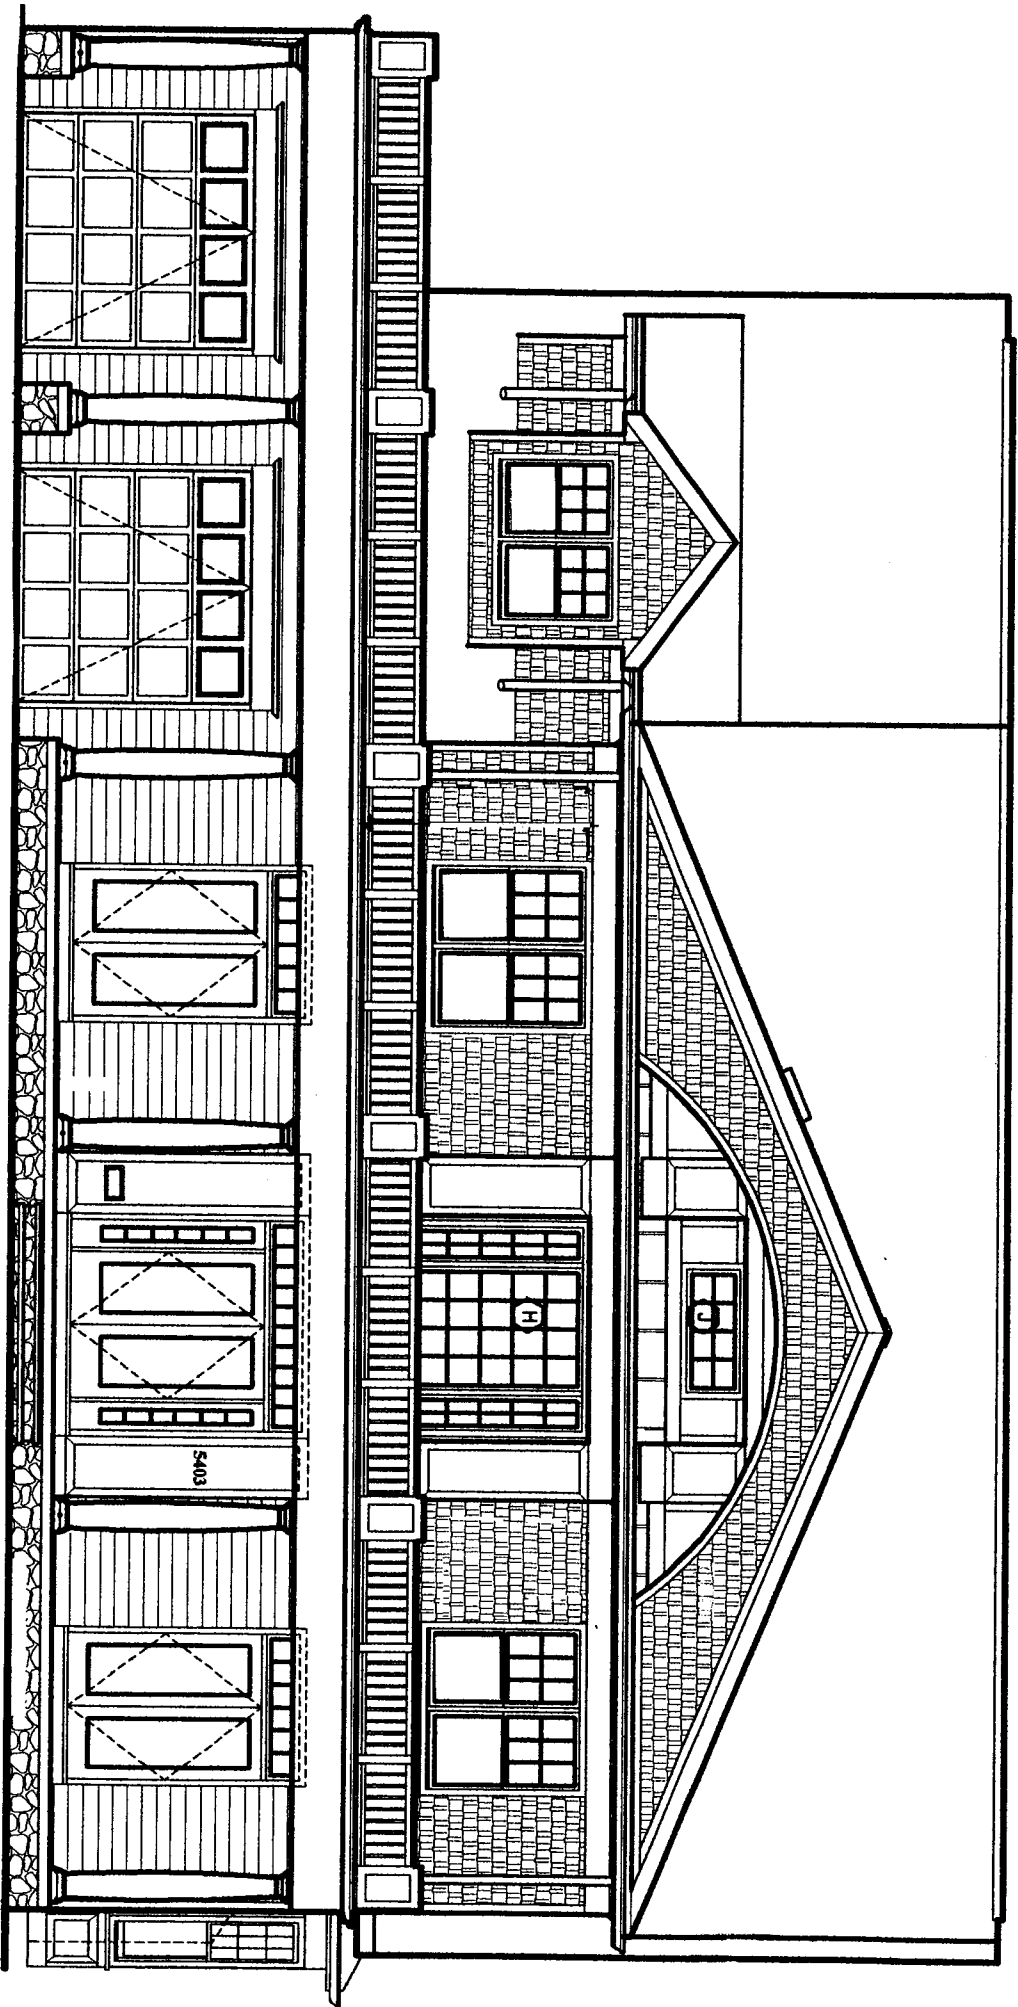

5403 TRENT STREET  
CHENY CHASE, MARYLAND  
20815

FRONT ELEVATION

24" DIAM TUBE SKYLIGHT

**REAR ELEVATION**

**LEFT SIDE ELEVATION**

GUARD

BRICK TEXTURE CONC

M

OVER SIZED D.S.

BRICK TEXTURE CONC

OVER SIZED D.S.

LOWER ATTIC VENT SKYLIGHT @ STAIR

12  
1

P

# SECOND FLOOR PLAN

**THIRD FLOOR PLAN**