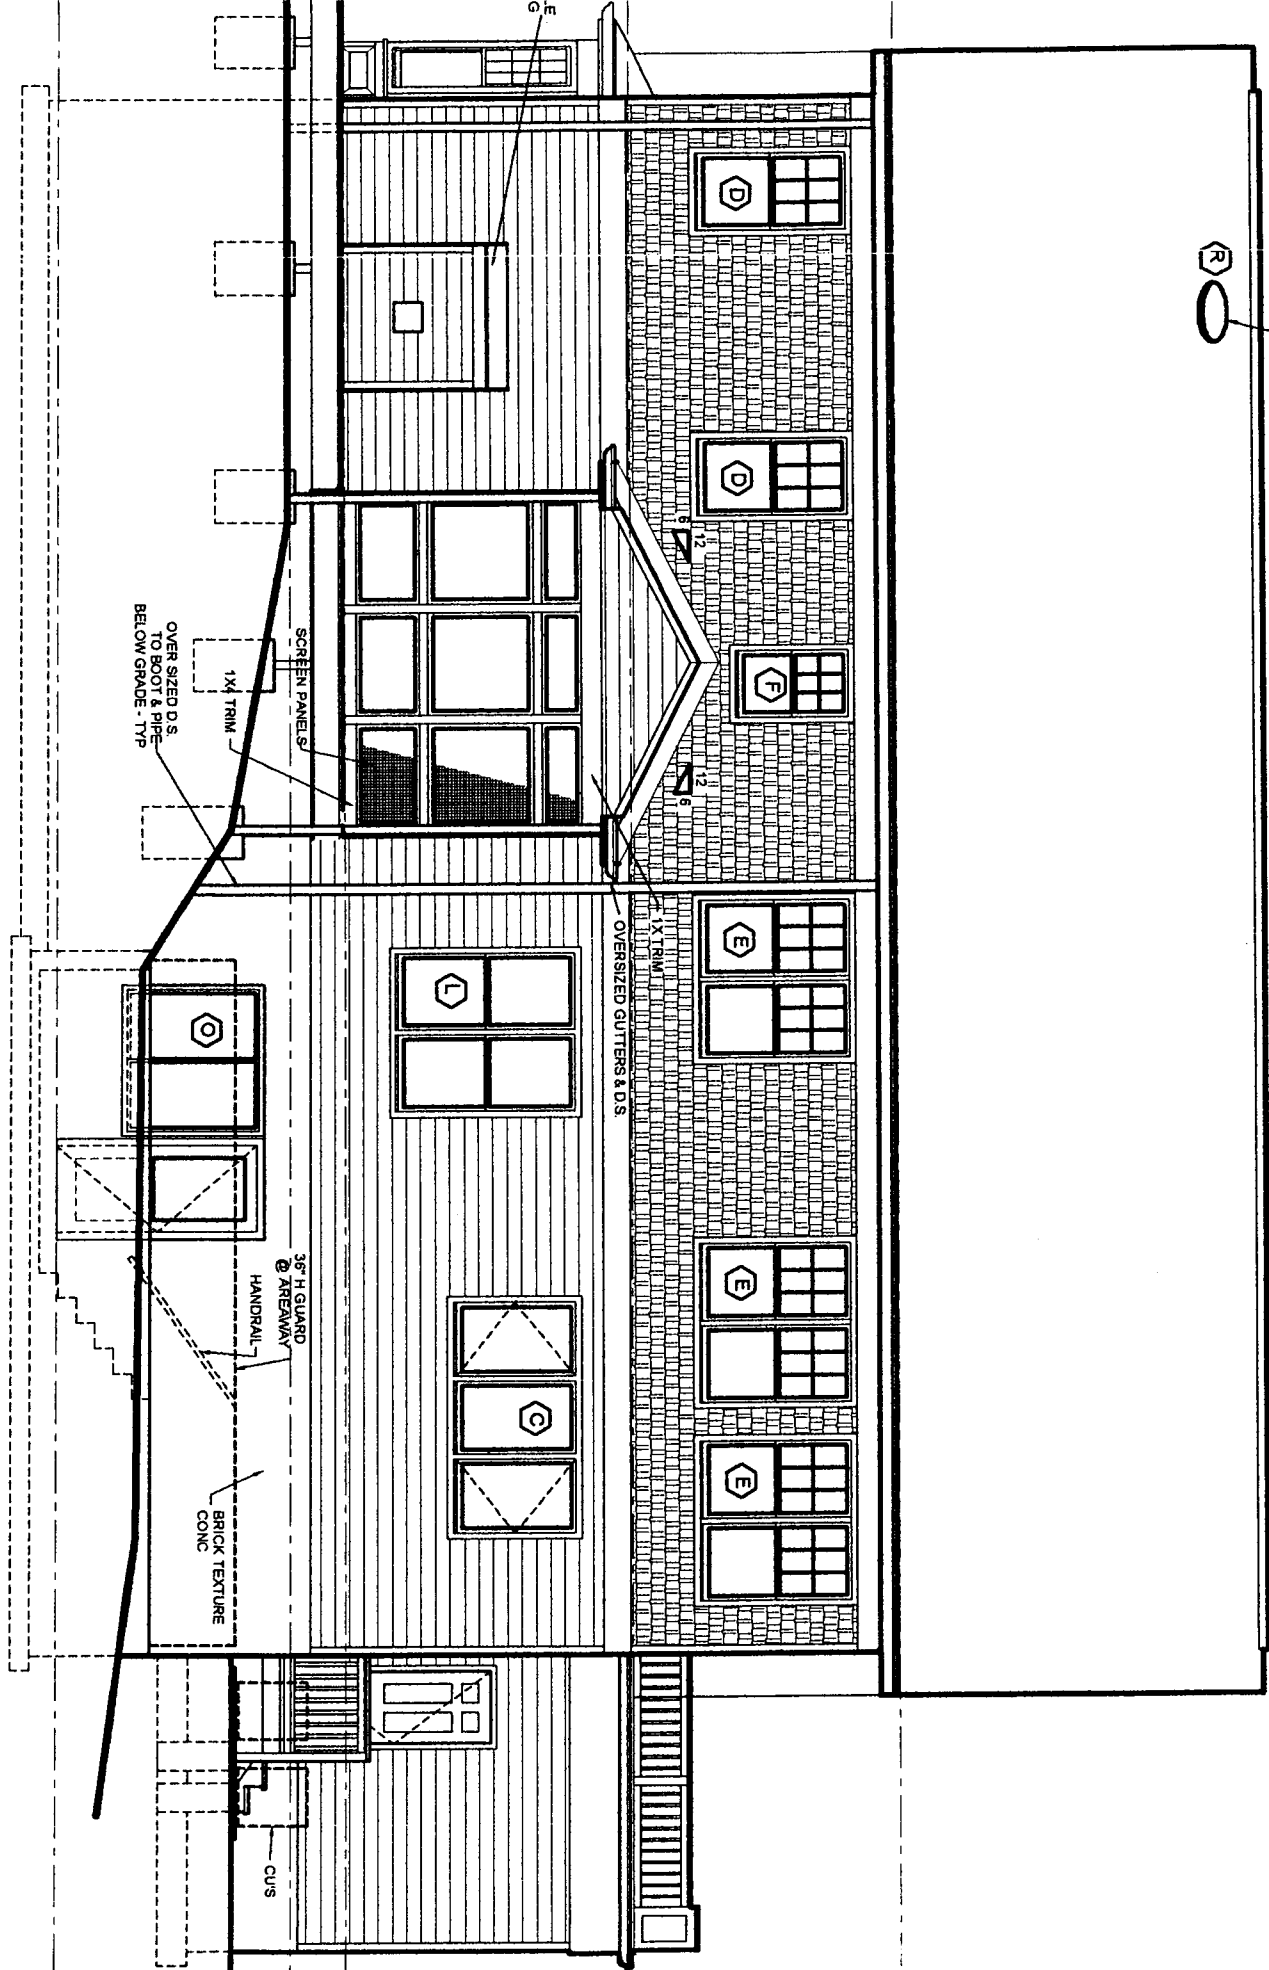

5403 TRENT STREET  
CHENY CHASE, MARYLAND  
20815

FRONT ELEVATION

24" DIAM TUBE SKYLIGHT

**REAR ELEVATION**

**LEFT SIDE ELEVATION**

GUARD

BRICK TEXTURE CONC

M

OVER SIZED D.S.

BRICK TEXTURE CONC

OVER SIZED D.S.

LOWER ATTIC VENT SKYLIGHT @ STAIR

12  
1

P

# SECOND FLOOR PLAN

**THIRD FLOOR PLAN**