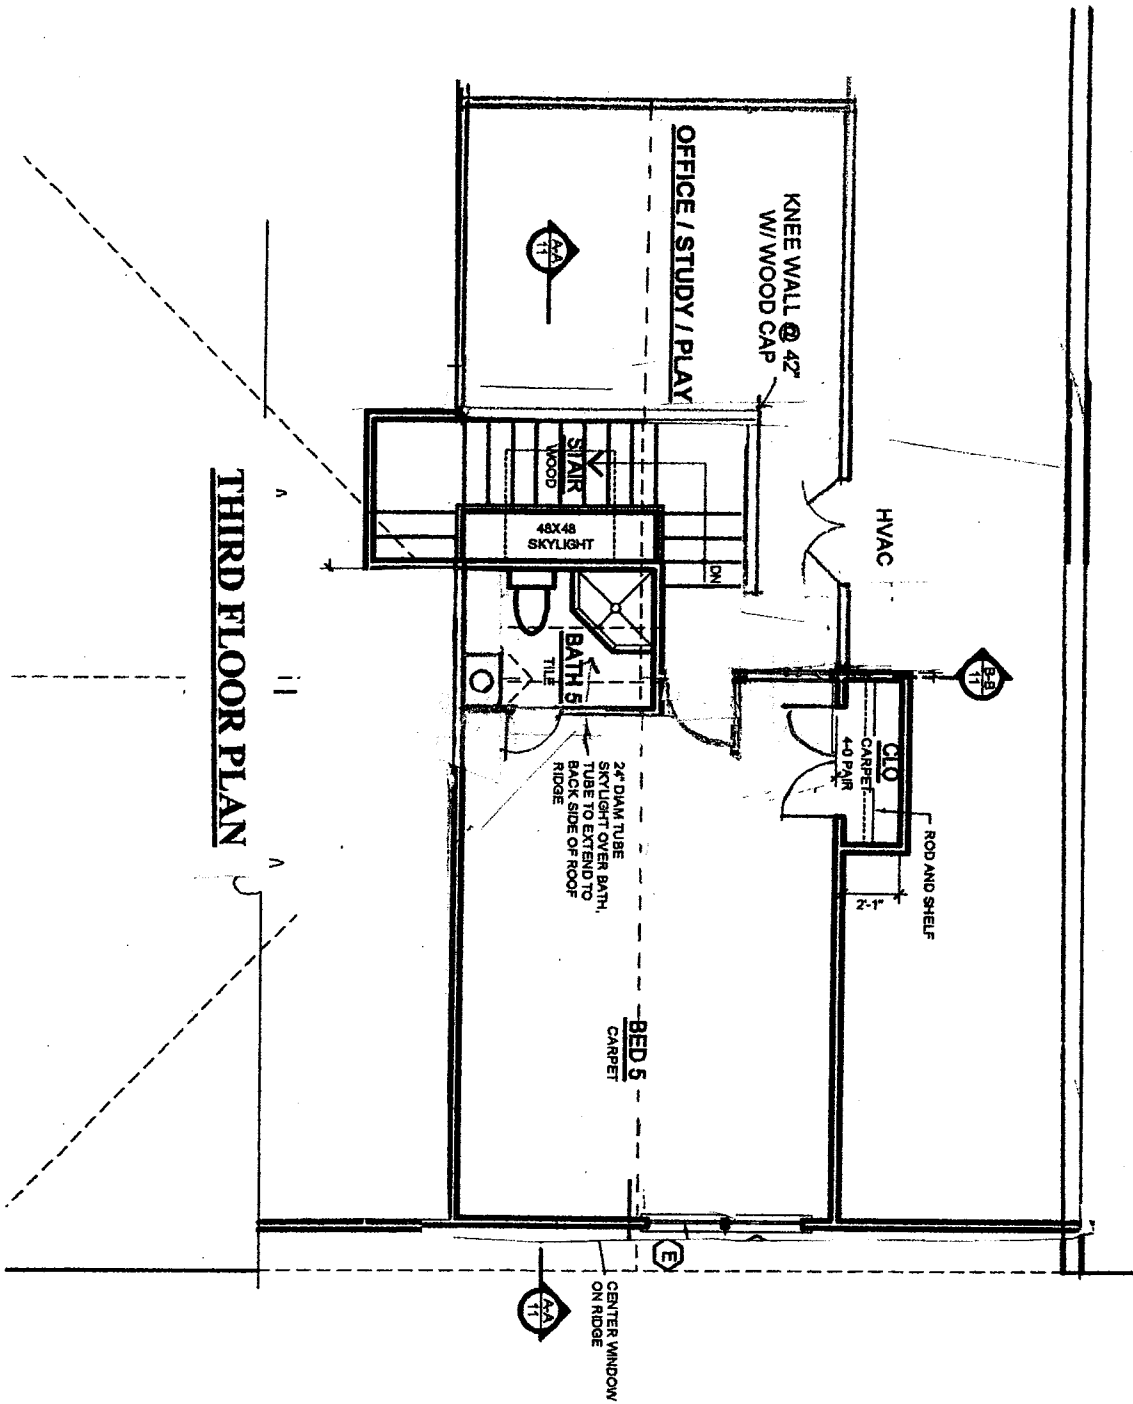

5403 TRENT STREET  
CHENY CHASE, MARYLAND  
20815

FRONT ELEVATION

24" DIAM TUBE SKYLIGHT

**REAR ELEVATION**

**LEFT SIDE ELEVATION**

GUARD

BRICK TEXTURE CONC

M

OVER SIZED D.S.

BRICK TEXTURE CONC

OVER SIZED D.S.

LOWER ATTIC VENT SKYLIGHT @ STAIR

12  
1

P

# SECOND FLOOR PLAN

**THIRD FLOOR PLAN**