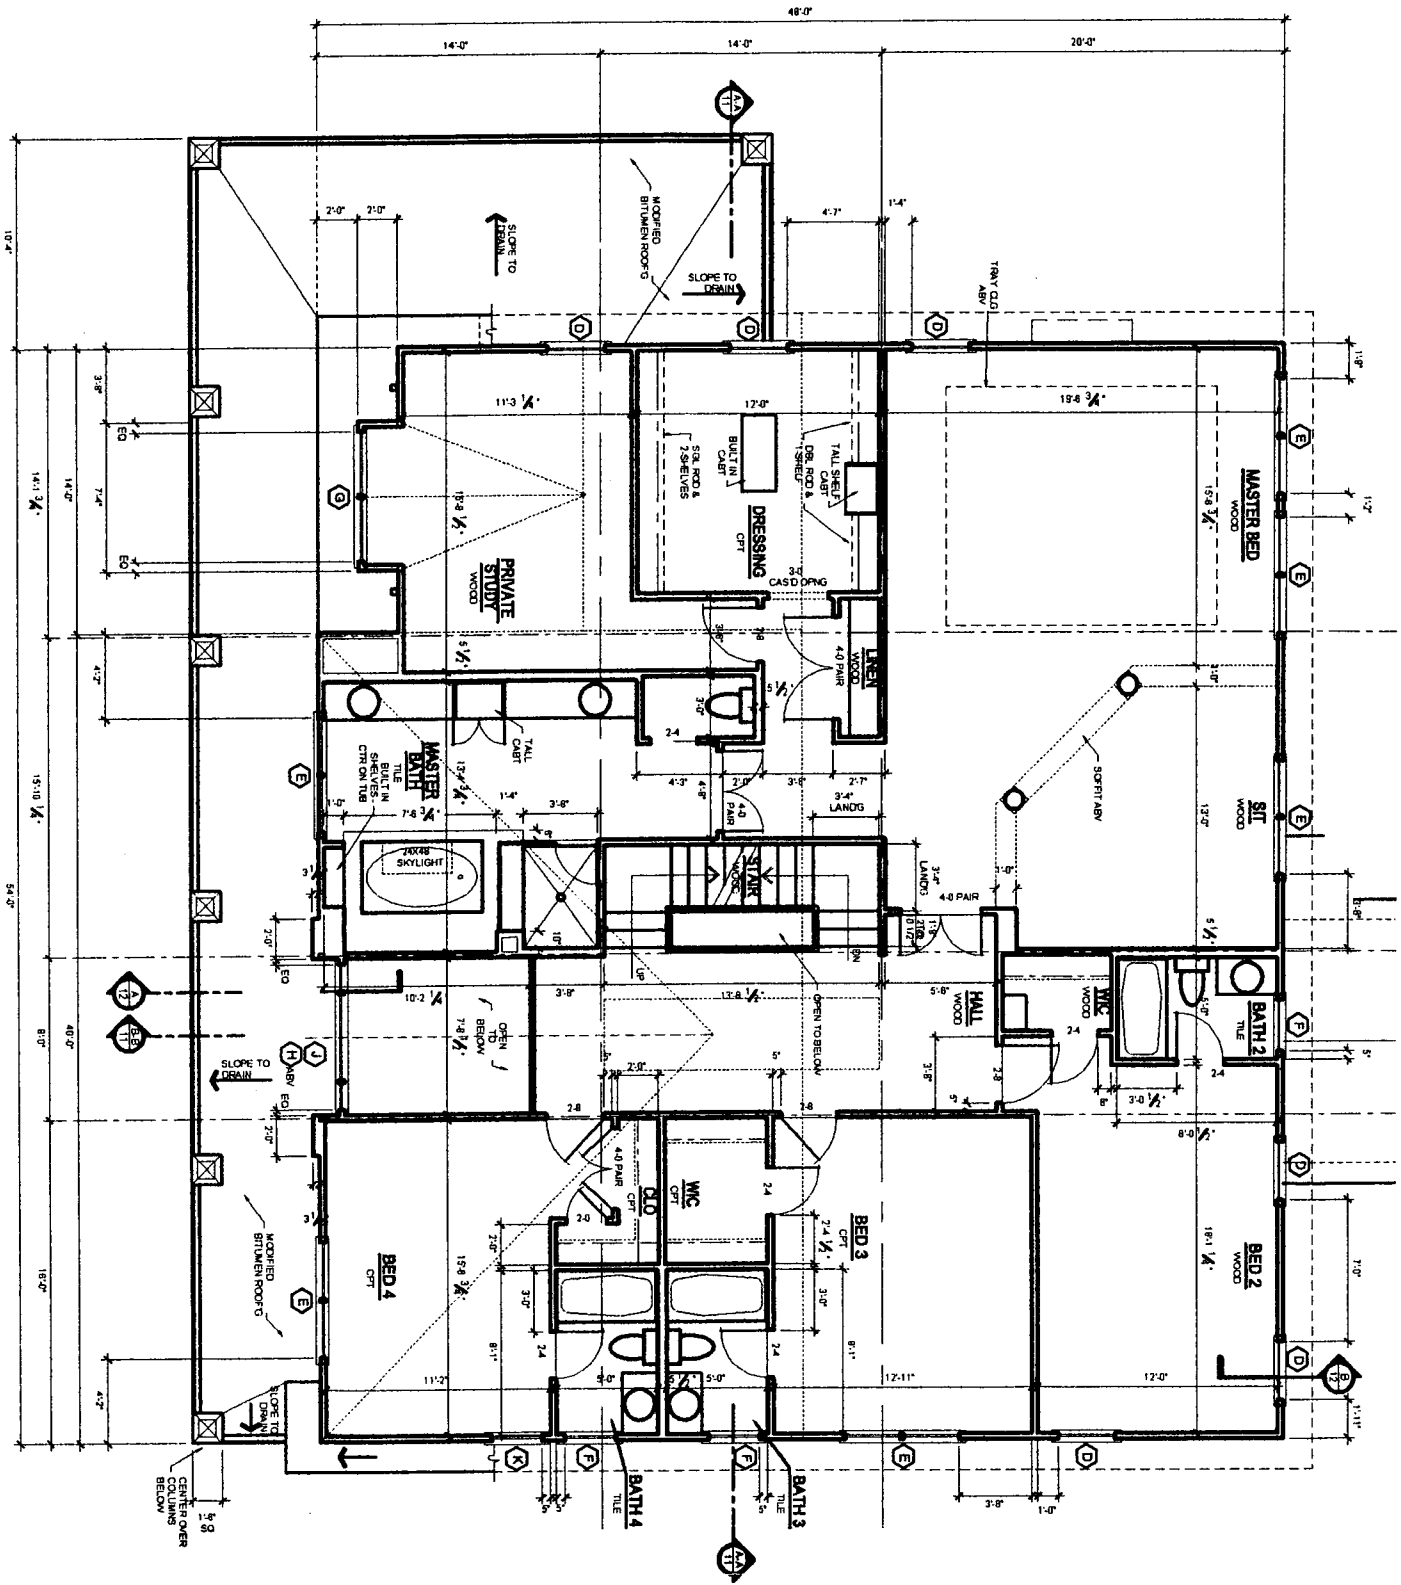

5403 TRENT STREET  
CHENY CHASE, MARYLAND  
20815

FRONT ELEVATION

24" DIAM TUBE SKYLIGHT

**REAR ELEVATION**

**LEFT SIDE ELEVATION**

GUARD

BRICK TEXTURE CONC

M

OVER SIZED D.S.

BRICK TEXTURE CONC

OVER SIZED D.S.

LOWER ATTIC VENT SKYLIGHT @ STAIR

12  
1

P

# SECOND FLOOR PLAN

**THIRD FLOOR PLAN**